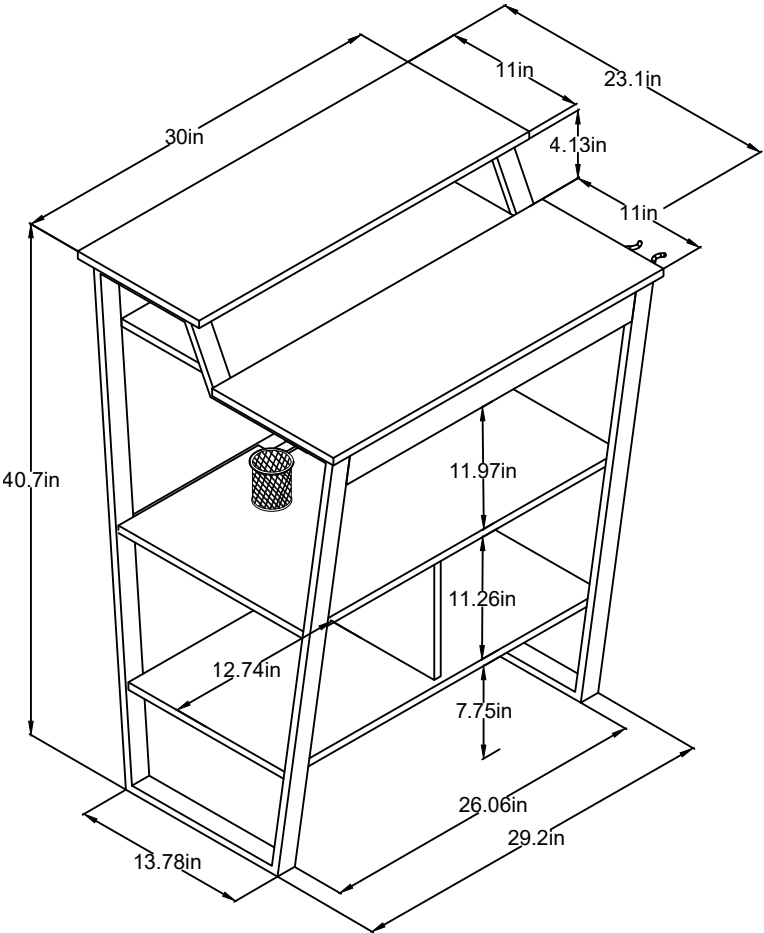

# 7031031ST//7031872COM -ARCADE STAND

Wood Breakdown:  
 MDF 55%, PB 0%.  
 Total storage: 5.5 cubic feet

Overall Product Size:  
 30" W x 23.1" D x 40.7" H  
 76.2cm W x 58.8cm D x 103.4cm H

Maximum Weight Capacities  
 Unit Weight: 50.86 lbs. (23.07 kg)