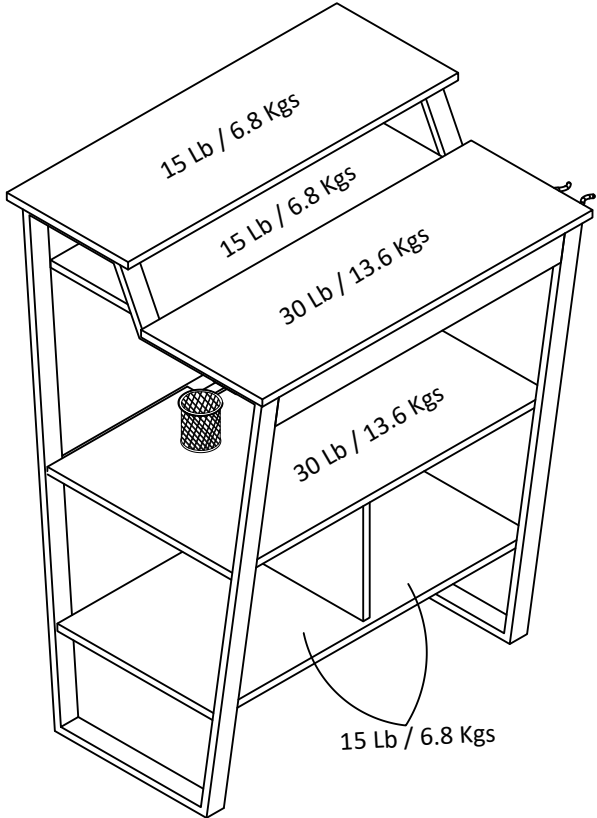

# 7031031ST//7031872COM -ARCADE STAND

Wood Breakdown:  
 MDF 55%, PB 0%.  
 Total storage: 5.5 cubic feet

Overall Product Size:  
 30" W x 23.1" D x 40.7" H  
 76.2cm W x 58.8cm D x 103.4cm H

Maximum Weight Capacities  
 Unit Weight: 50.86 lbs. (23.07 kg)